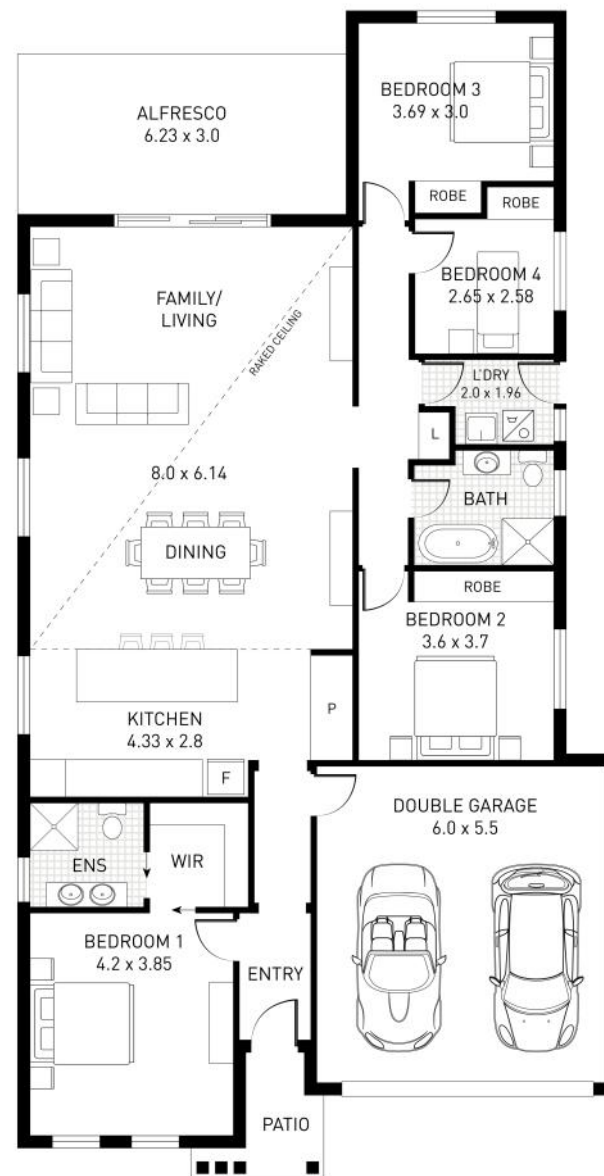

## Single Storey

The Arthur is perfect for first-time home-buyers or investment buyers with an eye for style. The Arthur is affordable, compact and stylish.

### Home Dimensions

Total home width: 10.97m

Total home depth: 22.38m

### Key Features:

- 4 bedrooms
- 2 bathrooms
- Double Garage / Drive through
- Raked Ceiling
- Alfresco Dining

### Dimensions

Ground Floor	163.01 Sqm
Garage	36.16 Sqm
Alfresco	18.69 Sqm
Total Area	217.86 Sqm (23.45 Sq's)

☎ 02 4647 2122

@ info@simonehomes.com.au

📶 simonehomes.com.au

✉ PO BOX 811, Narellan NSW 2567